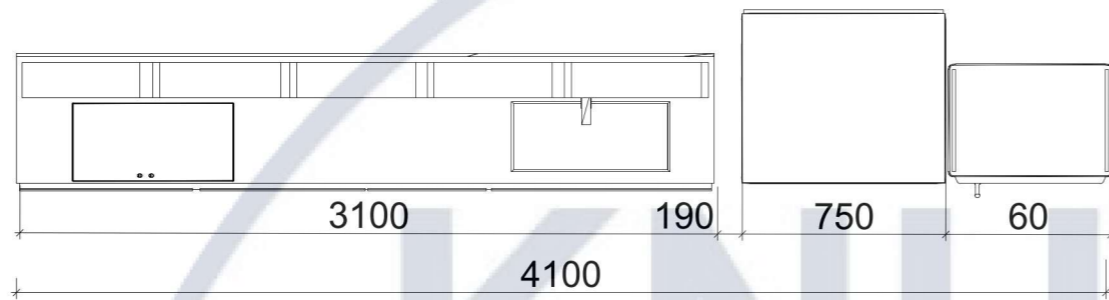

A circular logo with a light blue border. The top half is white and contains the text 'KNUCA' in a bold, light blue sans-serif font. The bottom half is a solid light blue color and contains the text 'DEPARTMENT OF DESIGN' in a white sans-serif font, arranged in three lines. The text 'Дизайн-розробка проекту кухні' is overlaid in the center of the blue section.

**KNUCA**

**Дизайн-розробка проекту кухні**

DEPARTMENT

OF

DESIGN

Вид зверху М 1:20

Вид спереду М 1:20

Вид збоку М 1:20